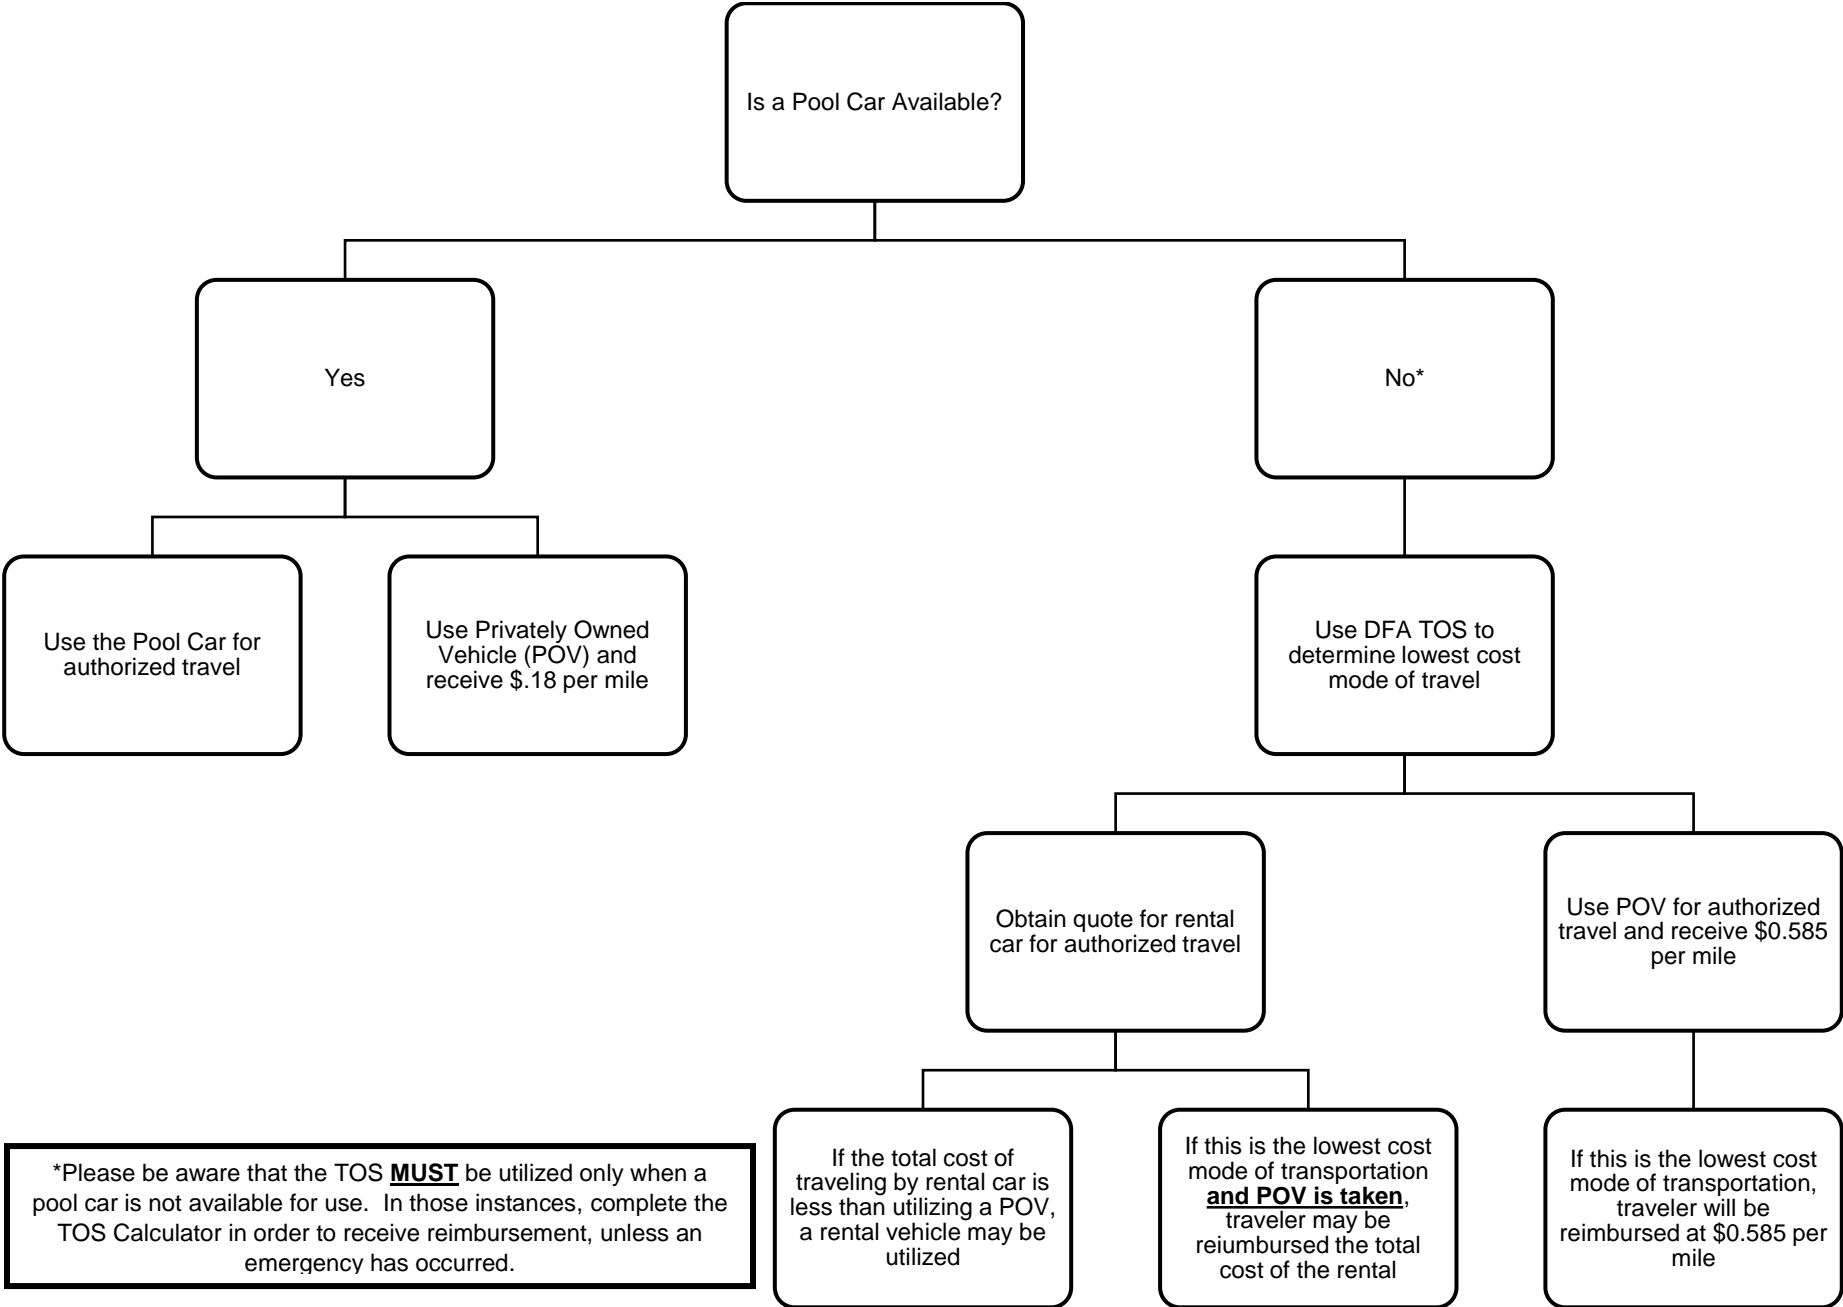

DFA TRIP OPTIMIZER SYSTEM (TOS) DECISION FLOW CHART

*Please be aware that the TOS **MUST** be utilized only when a pool car is not available for use. In those instances, complete the TOS Calculator in order to receive reimbursement, unless an emergency has occurred.